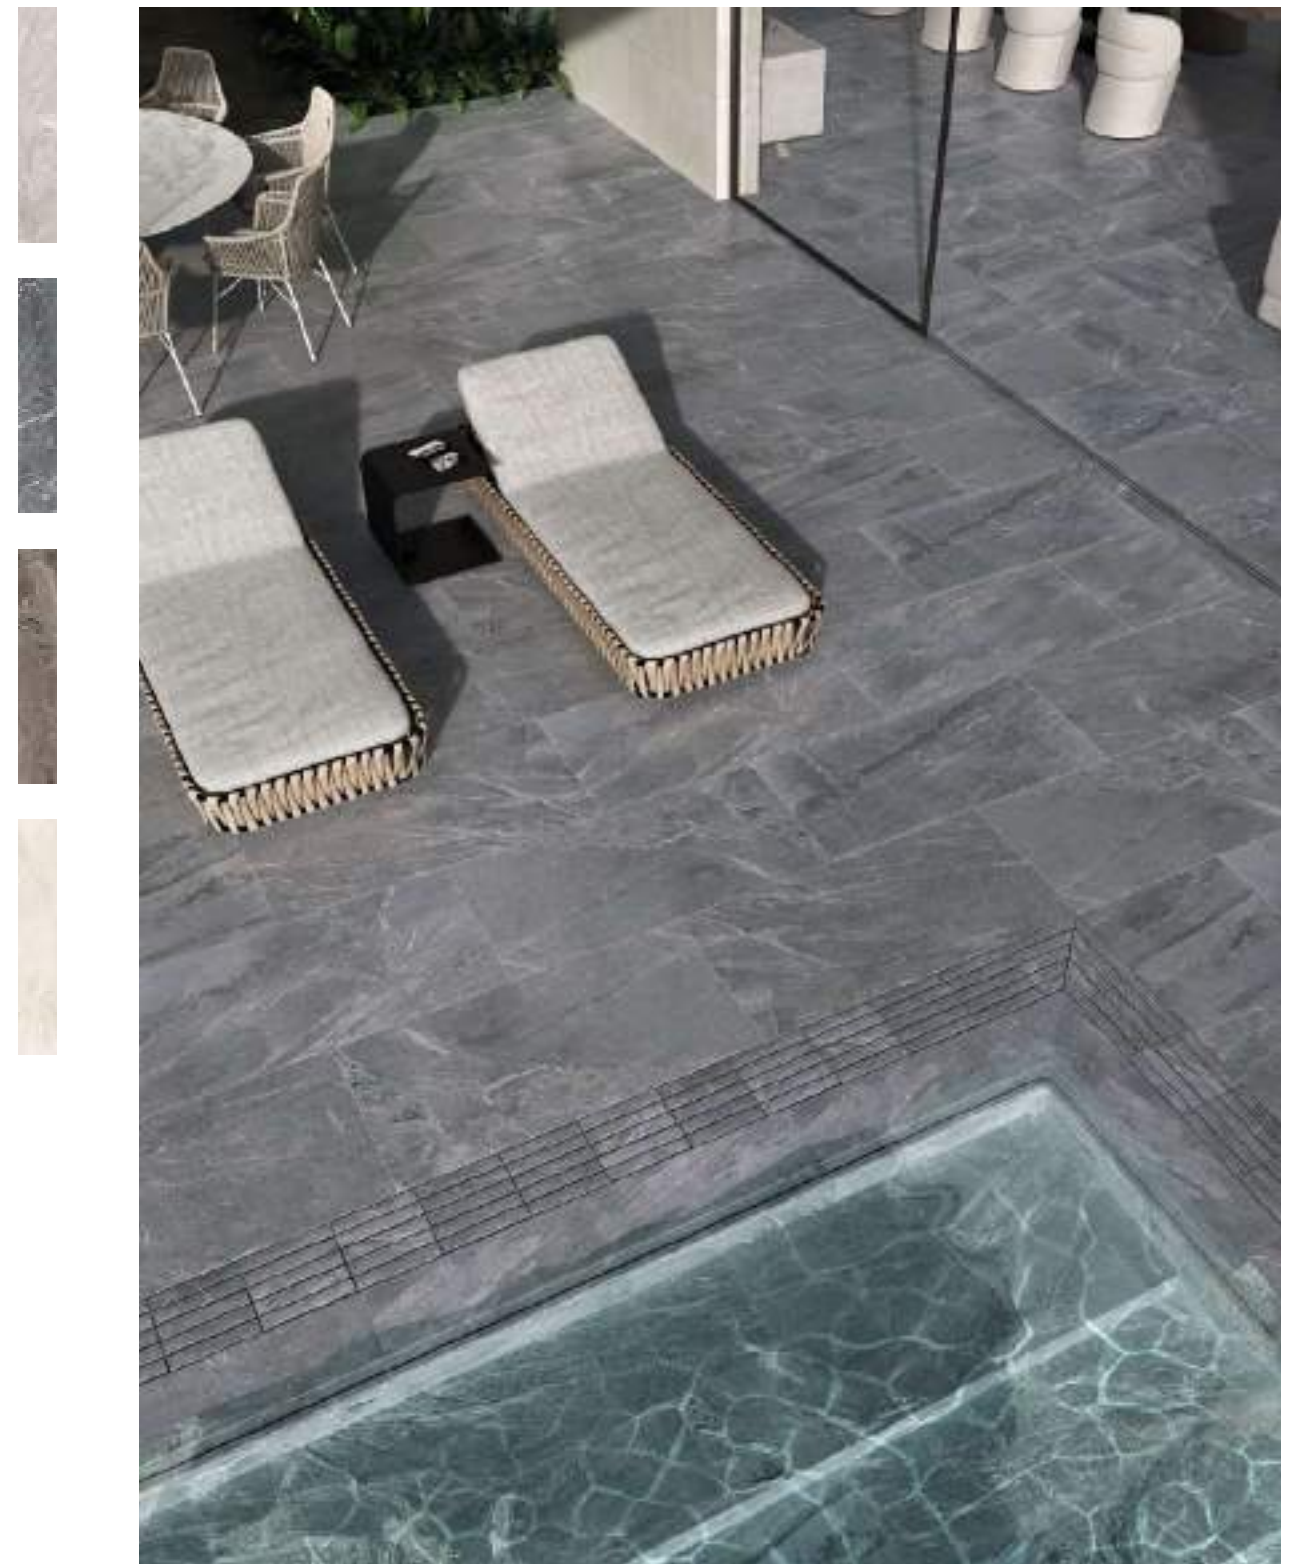

MARBLE

exagres
TECHNICAL SOLUTIONS

IMPERIAL

CHROMATIC VARIETY IN MARBLE
IN&OUTDOOR
LARGE FORMATS
STAIRS
SWIMMINGPOOLS

ES

EN

COLORS:	SIZES (cm):	SIZES (inches):
ARIAN	120x120 cm	47.2"x47.2"
CENIZA	60x120 cm	23.6"x47.2"
MOCA	60x60 cm	23.6"x23.6"
SIENA	14,5x120 cm	5.7"x47.2"
	33x66,5 cm	13.0"x26.2"